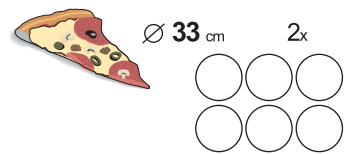

Type of product

Description

View

Power/Voltage

E - 8

Pizza Oven

- stone plate 14 mm
- thermostat 450°C
- 2 x temperature regulation for each chamber
- 2 x chamber thermometer
- interior lighting
- chamber dimensions: 2 x 70 x 70 x 15 cm
- stainless steel front side

- weight: 123 kg
- capacity: 2 x 4 pizzas ø 33

9,6 kW
400 V /3N/ 50 Hz

Dimensions (cm): 98 x 92 x 76

E - 12

Pizza Oven

- stone plate 14 mm
- thermostat 450°C
- 2 x temperature regulation for each chamber
- 2 x chamber thermometer
- 2 x interior lighting for each chamber
- chamber dimensions: 2 x 70 x 105 x 15 cm
- stainless steel front side

- weight: 178 kg
- capacity: 2 x 6 pizzas ø 33

14,4 kW
400 V /3N/ 50 Hz

Dimensions (cm): 98 x 127 x 76

E - 12 L

Pizza Oven

- stone plate 14 mm
- thermostat 450°C
- 2 x temperature regulation for each chamber
- 2 x chamber thermometer
- interior lighting
- chamber dimensions: 2 x 105 x 70 x 15 cm
- stainless steel front side

- weight: 230 kg
- capacity: 2 x 6 pizzas ø 33

16 kW
400 V /3N/ 50 Hz

Dimensions (cm): 131 x 92 x 76

E - 18

Pizza Oven

- stone plate 14 mm
- thermostat 450°C
- 2 x temperature regulation for each chamber
- 2 x chamber thermometer
- 2 x interior lighting for each chamber
- chamber dimensions: 2 x 105 x 105 x 15 cm
- stainless steel front side

- weight: 243 kg
- capacity: 2 x 9 pizzas ø 33

24 kW
400 V /3N/ 50 Hz

Dimensions (cm): 131 x 127 x 76