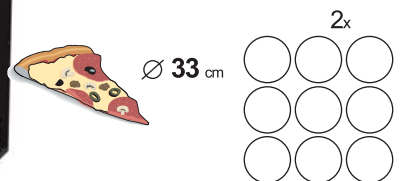

- weight: 178 kg
- capacity: 2 x 6 pizzas ø 33

14,4 kW
400 V /3N/ 50 Hz

Dimensions (cm): 98 x 127 x 76

E - 12 L

Pizza Oven

- stone plate 14 mm
- thermostat 450°C
- 2 x temperature regulation for each chamber
- 2 x chamber thermometer
- interior lighting
- chamber dimensions: 2 x 105 x 70 x 15 cm
- stainless steel front side

- weight: 230 kg
- capacity: 2 x 6 pizzas ø 33

16 kW
400 V /3N/ 50 Hz

Dimensions (cm): 131 x 92 x 76

E - 18

Pizza Oven

- stone plate 14 mm
- thermostat 450°C
- 2 x temperature regulation for each chamber
- 2 x chamber thermometer
- 2 x interior lighting for each chamber
- chamber dimensions: 2 x 105 x 105 x 15 cm
- stainless steel front side

- weight: 243 kg
- capacity: 2 x 9 pizzas ø 33

24 kW
400 V /3N/ 50 Hz

Dimensions (cm): 131 x 127 x 76

Type of product

Description

View

ES - 4

Base for pizza oven E - 4

- Dimensions (cm):
95 x 78 x 95

ES - 8

Base for pizza oven E - 8

- Dimensions (cm):
95 x 78 x 85

ES - 6

Base for pizza oven E - 6

- Dimensions (cm):
95 x 113 x 95

ES - 12