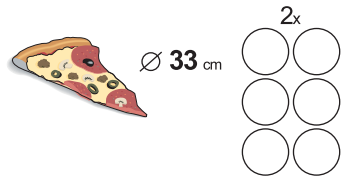

- weight: 123 kg
- capacity: 2 x 4 pizzas ø 33

9,6 kW
400 V /3N/ 50 Hz

Dimensions (cm): 98 x 92 x 76

E - 12

Pizza Oven

- stone plate 14 mm
- thermostat 450°C
- 2 x temperature regulation for each chamber
- 2 x chamber thermometer
- 2 x interior lighting for each chamber
- chamber dimensions: 2 x 70 x 105 x 15 cm
- stainless steel front side

- weight: 178 kg
- capacity: 2 x 6 pizzas ø 33

14,4 kW
400 V /3N/ 50 Hz

Dimensions (cm): 98 x 127 x 76

E - 12 L

Pizza Oven

- stone plate 14 mm
- thermostat 450°C
- 2 x temperature regulation for each chamber
- 2 x chamber thermometer
- interior lighting
- chamber dimensions: 2 x 105 x 70 x 15 cm
- stainless steel front side

- weight: 230 kg
- capacity: 2 x 6 pizzas ø 33

16 kW
400 V /3N/ 50 Hz

Dimensions (cm): 131 x 92 x 76

E - 18

Pizza Oven

- stone plate 14 mm
- thermostat 450°C
- 2 x temperature regulation for each chamber
- 2 x chamber thermometer
- 2 x interior lighting for each chamber
- chamber dimensions: 2 x 105 x 105 x 15 cm
- stainless steel front side

- weight: 243 kg
- capacity: 2 x 9 pizzas ø 33

24 kW
400 V /3N/ 50 Hz

Dimensions (cm): 131 x 127 x 76

Type of product

Description

View

ES - 4

Base for pizza oven E - 4